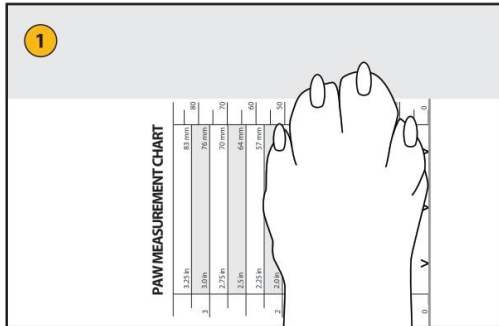

Paw Measurement Chart for Ruffwear Dog Boots

Place dog's paw on the Paw Measurement Chart below, making sure that the edge of the paw is even with the bottom of the chart.

Gently lift the opposite paw so that the paw being measured lays flat on the Paw Measurement Chart.

SIZE CHART

1.5 in	1.75 in	2.0 in	2.25 in	2.5 in	2.75 in	3.00 in	3.25 in
38 mm	44 mm	51 mm	57 mm	64 mm	70 mm	76 mm	83 mm

PAW MEASUREMENT CHART

! IMPORTANT ! Please check print out with a ruler to ensure that scale is correct. For best results, set scale to 100% when printing.