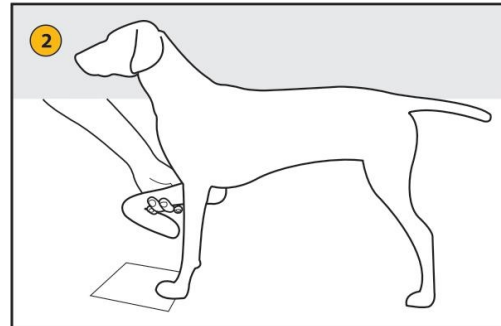

Paw Measurement Chart for Ruffwear Dog Boots

Place dog's paw on the Paw Measurement Chart below, making sure that the edge of the paw is even with the bottom of the chart.

Gently lift the opposite paw so that the paw being measured lays flat on the Paw Measurement Chart.

SIZE CHART

1.5 in	1.75 in	2.0 in	2.25 in	2.5 in	2.75 in	3.00 in	3.25 in
38 mm	44 mm	51 mm	57 mm	64 mm	70 mm	76 mm	83 mm

PAW MEASUREMENT CHART

! IMPORTANT ! Please check print out with a ruler to ensure that scale is correct. For best results, set scale to 100% when printing.